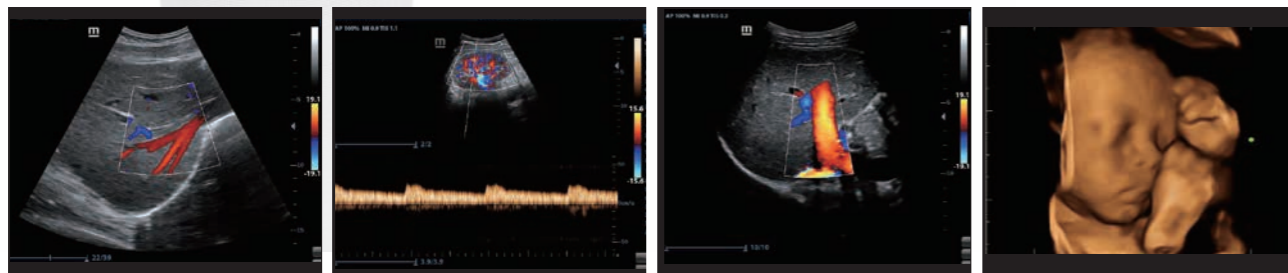

The Z60 is a wise choice for those who require high-quality image performance, ease of mobility, as well as affordability when it comes to advanced ultrasound imaging. With comprehensive configurations and an integrated design, the Z60 is the result of Mindray's continuous and determined efforts towards making Primary Healthcare more efficient, effective and accessible for all.

Comprehensive configurations for easy and accurate diagnosis

With an abundant transducer family, new platform embedded advanced technologies and Mindray's inherent smart solution design, the Z60 will help you complete your daily exams precisely and effectively.

Wide-range applications

- **Scanning modes:** B, Color, PW, Power, M, Free Xros M
- **Transducer variety:** Convex, Linear, Phased array, Endocavity, 4D Volume
- **Applications:** ABD/OB/GYN/SML/URO/VAS/CAR/ORTH/MSK/NERVE and more

Advanced imaging technologies

- **iBeam™:** Spatial Compounding Imaging
- **iClear™:** Speckle Suppression Imaging
- **Phase Shift THI:** Purified harmonic imaging

Color Flow of Liver

PW of Renal Artery

Color Flow of Portal Vein

3D of Fetal Face

Smart functions

- **3D/4D imaging**
- **Smart Face:** Intelligently remove occlusions and eliminate noise for fetal face
- **Smart OB:** Accurate auto measurements for fetal parameters
- **iLive:** Realistic view of the fetus with human skin-like images
- **iNeedle™:** Clear visualization of actual needle tip and shaft
- **Auto IMT package:** Automatic measurement for Intima-Media Thickness

Integrated and reliable design for multiple clinical scenarios

The Integrated design with internal adapter and battery means that the Z60 is highly mobile and accessible anytime and anywhere. Combined with 3 transducer connectors, the Z60 will soundly meet all your clinical requirements.

500GB hard disk for large patient data storage

1.5h scanning with rechargeable battery